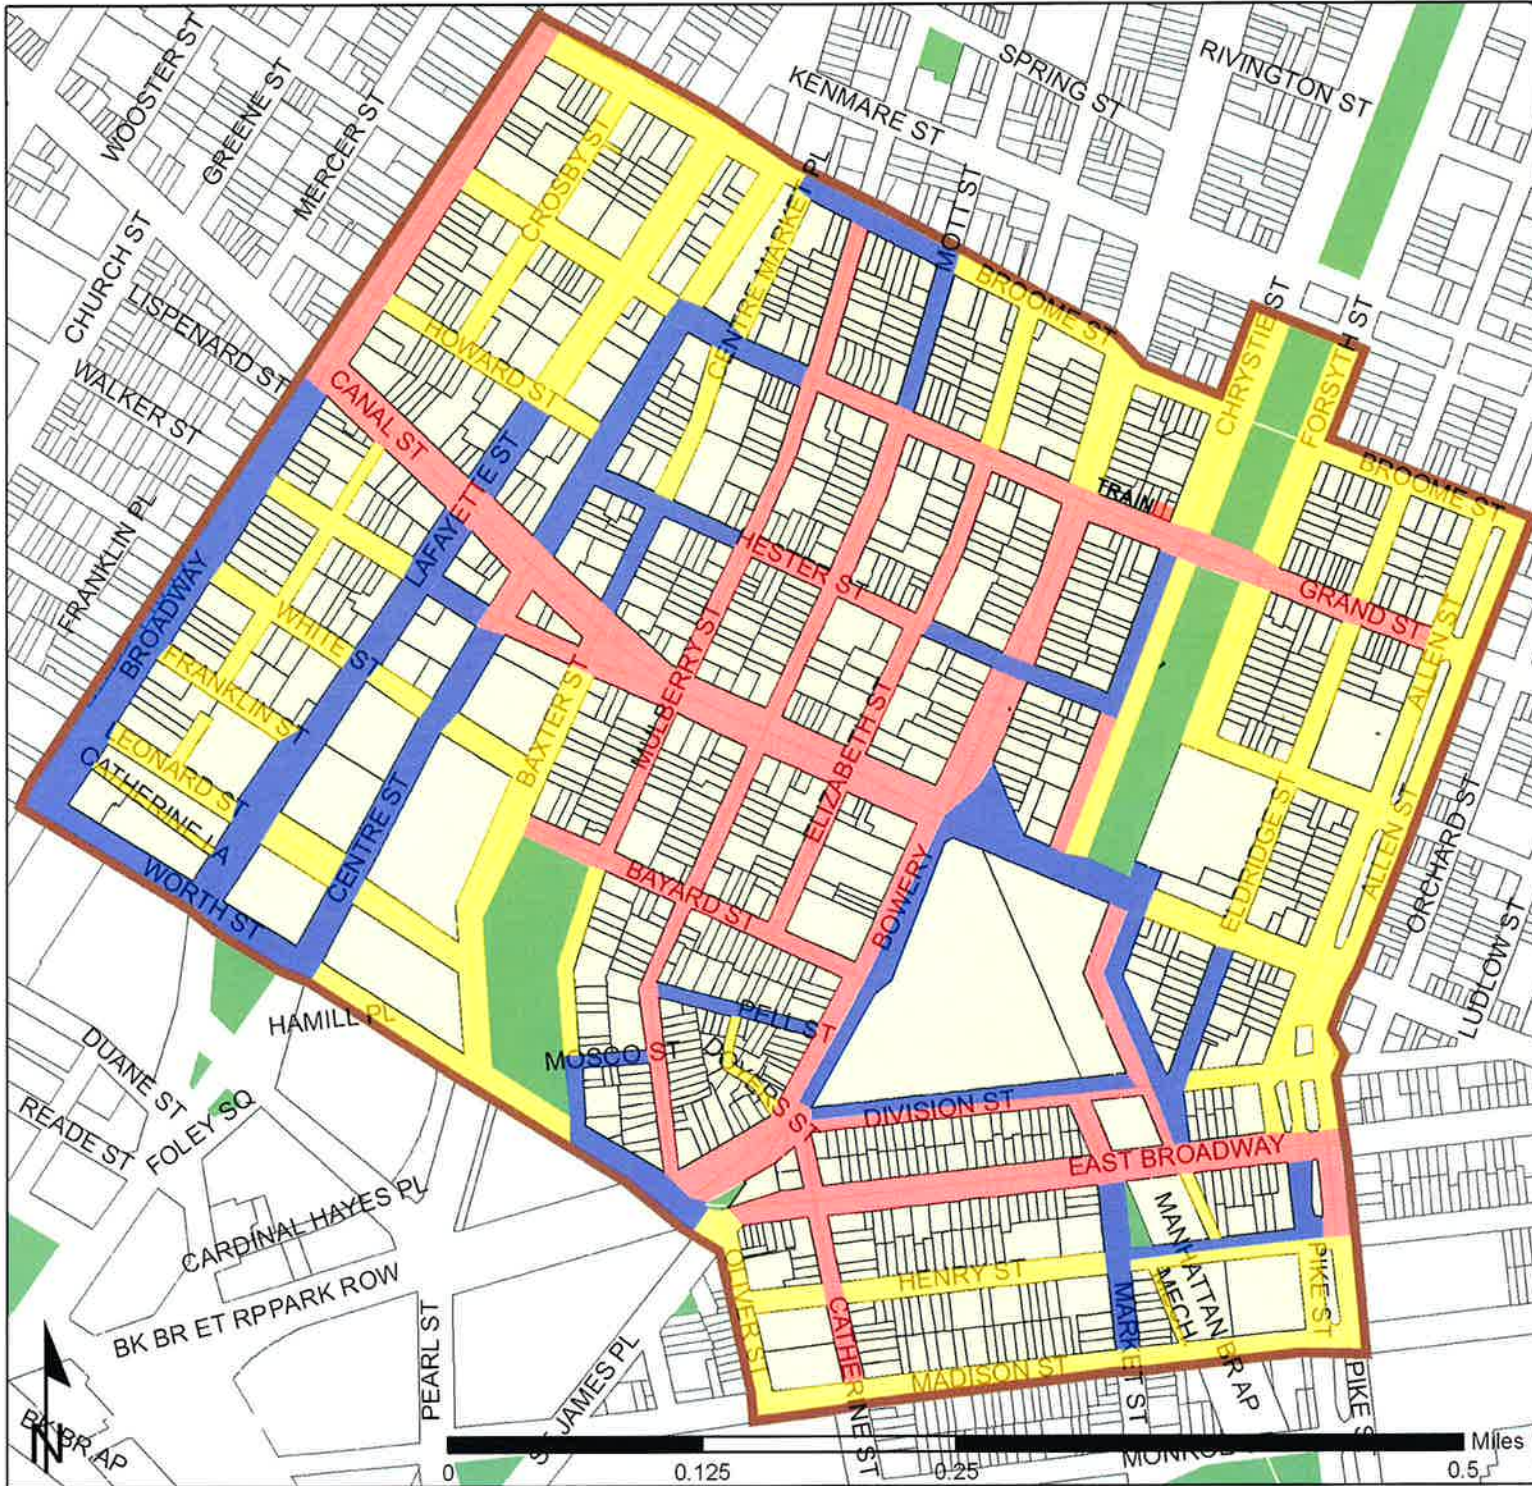

CPLDC Clean Streets Pedestrian Traffic Flow Weekday Counts

Legend

- High Ped Flow
- Med Ped Flow
- Low Ped Flow
- CPLDC Service Area
- Park

Source: PLUTO 2004
Prepared By: Asian Americans for Equality